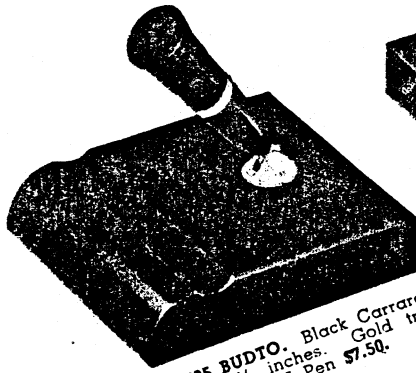

$7.50 GIFTS

COMPLETE WITH
PEN

G235 BUDTO. Black Carrara. Gold trim. 3 x 3 1/2 inches. With No. 5 Pen $7.50.